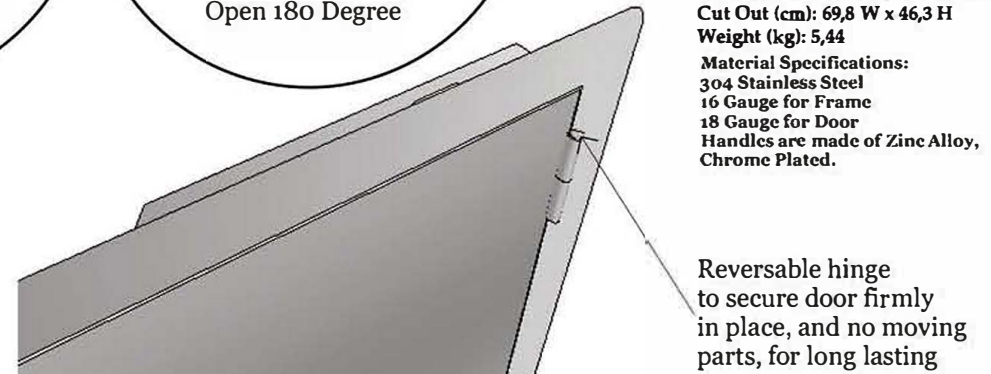

Av. Combatentes do Ultramar, 184  
2715-776 Lameiras, Sintra, Portugal  
Tel: (+351) 219 670 073  
Email: info@sunstoneoutdoorkitchens.com

**PRODUCT**  
Double Door Flush Mount  
Item No. A-DD30

**Double Door FLush Mount**  
Product Size (cm): 76,2 W x 53,6 H  
Cut Out (cm): 69,8 W x 46,3 H  
Weight (kg): 5,44  
**Material Specifications:**  
304 Stainless Steel  
16 Gauge for Frame  
18 Gauge for Door  
Handles are made of Zinc Alloy,  
Chrome Plated.

Product Dimensions

Cut-out Dimensions

Handles are made of Zinc Alloy, Chrome Plated for Long lasting Affect

Stainless Steel 430 Plate Cover secured, for door magnets