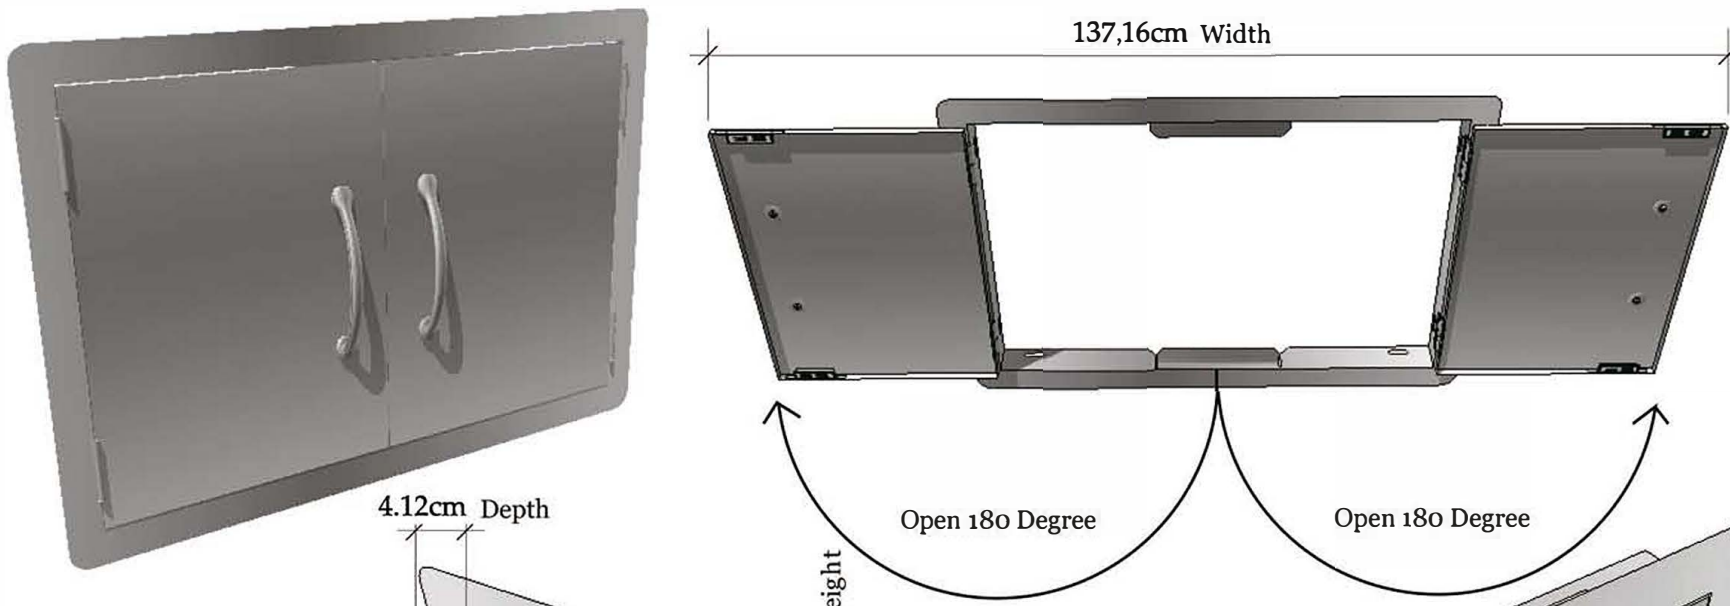

Av. Combatentes do Ultramar, 184  
2715-776 Lameiras, Sintra, Portugal  
Tel: (+351) 219 670 073  
Email: info@sunstoneoutdoorkitchens.com

**PRODUCT**  
Double Door Flush Mount  
Item No. A-DD30

**Double Door FLush Mount**  
Product Size (cm): 76,2 W x 53,6 H  
Cut Out (cm): 69,8 W x 46,3 H  
Weight (kg): 5,44  
**Material Specifications:**  
304 Stainless Steel  
16 Gauge for Frame  
18 Gauge for Door  
Handles are made of Zinc Alloy,  
Chrome Plated.

Product Dimensions

Cut-out Dimensions

Handles are made of Zinc Alloy, Chrome Plated for Long lasting Affect

Stainless Steel 430 Plate Cover secured, for door magnets