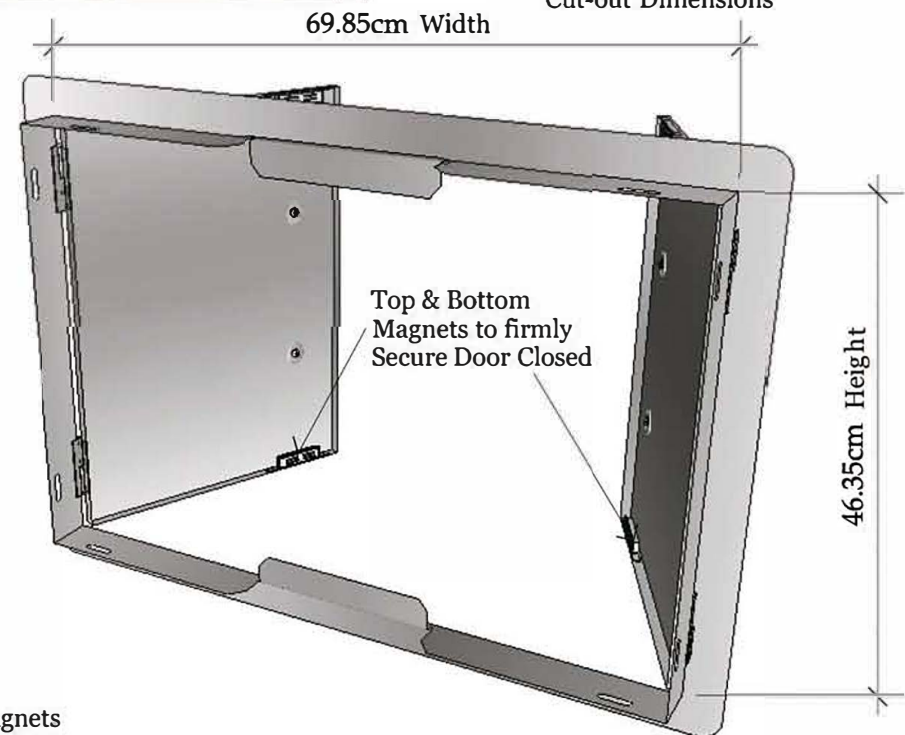

Av. Combatentes do Ultramar, 184  
2715-776 Lameiras, Sintra, Portugal  
Tel: (+351) 219 670 073  
Email: info@sunstoneoutdoorkitchens.com

**PRODUCT**  
Double Door Flush Mount  
Item No. A-DD30

**Double Door FLush Mount**  
Product Size (cm): 76,2 W x 53,6 H  
Cut Out (cm): 69,8 W x 46,3 H  
Weight (kg): 5,44  
**Material Specifications:**  
304 Stainless Steel  
16 Gauge for Frame  
18 Gauge for Door  
Handles are made of Zinc Alloy,  
Chrome Plated.

Product Dimensions

Cut-out Dimensions

Handles are made of Zinc Alloy, Chrome Plated for Long lasting Affect

Stainless Steel 430 Plate Cover secured, for door magnets