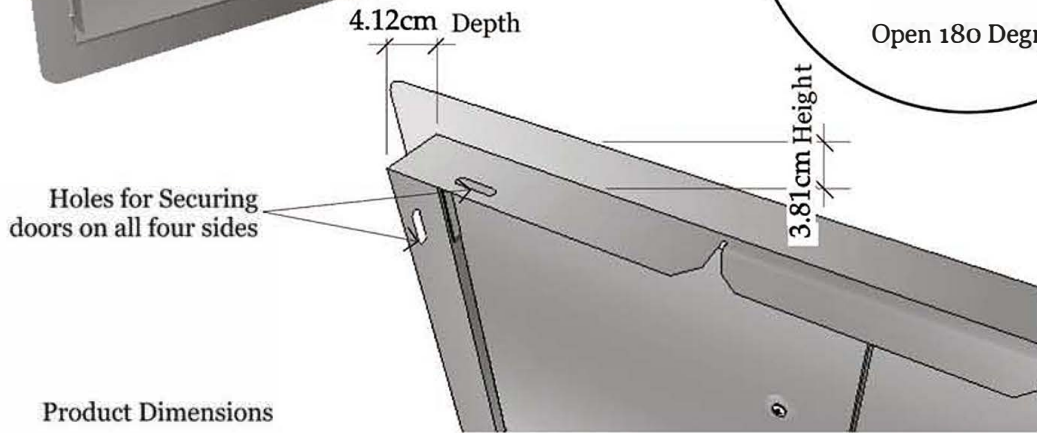

Av. Combatentes do Ultramar, 184  
2715-776 Lameiras, Sintra, Portugal  
Tel: (+351) 219 670 073  
Email: info@sunstoneoutdoorkitchens.com

**PRODUCT**  
Double Door Flush Mount  
Item No. A-DD30

**Double Door FLush Mount**  
Product Size (cm): 76,2 W x 53,6 H  
Cut Out (cm): 69,8 W x 46,3 H  
Weight (kg): 5,44  
**Material Specifications:**  
304 Stainless Steel  
16 Gauge for Frame  
18 Gauge for Door  
Handles are made of Zinc Alloy,  
Chrome Plated.

Product Dimensions

Cut-out Dimensions

Handles are made of Zinc Alloy, Chrome Plated for Long lasting Affect

Stainless Steel 430 Plate Cover secured, for door magnets