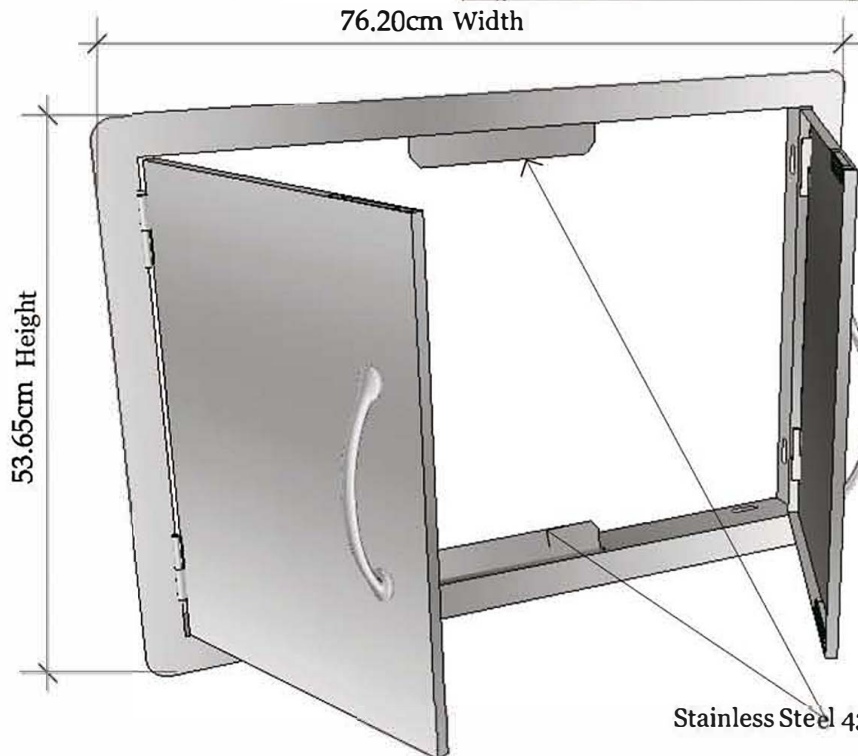

Av. Combatentes do Ultramar, 184  
2715-776 Lameiras, Sintra, Portugal  
Tel: (+351) 219 670 073  
Email: info@sunstoneoutdoorkitchens.com

**PRODUCT**  
Double Door Flush Mount  
Item No. A-DD30

**Double Door FLush Mount**  
Product Size (cm): 76,2 W x 53,6 H  
Cut Out (cm): 69,8 W x 46,3 H  
Weight (kg): 5,44  
**Material Specifications:**  
304 Stainless Steel  
16 Gauge for Frame  
18 Gauge for Door  
Handles are made of Zinc Alloy,  
Chrome Plated.

Product Dimensions

Cut-out Dimensions

Handles are made of Zinc Alloy, Chrome Plated for Long lasting Affect

Stainless Steel 430 Plate Cover secured, for door magnets