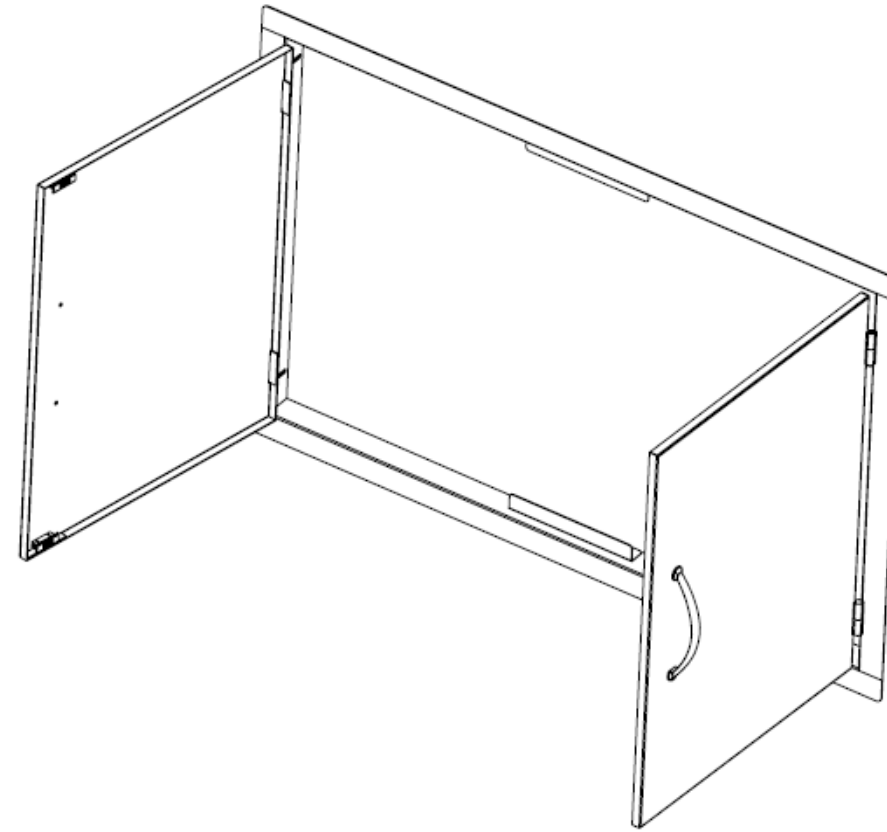

Product Dimension

Cut-out Dimension

SUNSTONE
OUTDOOR KITCHENS

Av. Combatentes do Ultramar, 184
2715-776 Lameiras, Sintra, Portugal

Tel: (+351) 219 670 073

Email: info@sunstoneoutdoorkitchens.com

PRODUCT

Item No. A-DD40

DESCRIPTION

Classic Series Flush Style Double Doors

Size: 40"W

PRODUCT DIMENSION

Product Size(cm): 101.8 W x 4.3 D x 68.4 H

Cut-Out Size(cm): 96W x 5.4 D x 62H

Weight(kg): 7.2

MATERIAL SPEC

The frame is made of 1.5mm 304SS.

The door panel is made of 1.2mm 304SS with horizontal brushed finish #4.

The handle is made with zinc alloy, chrome plated.