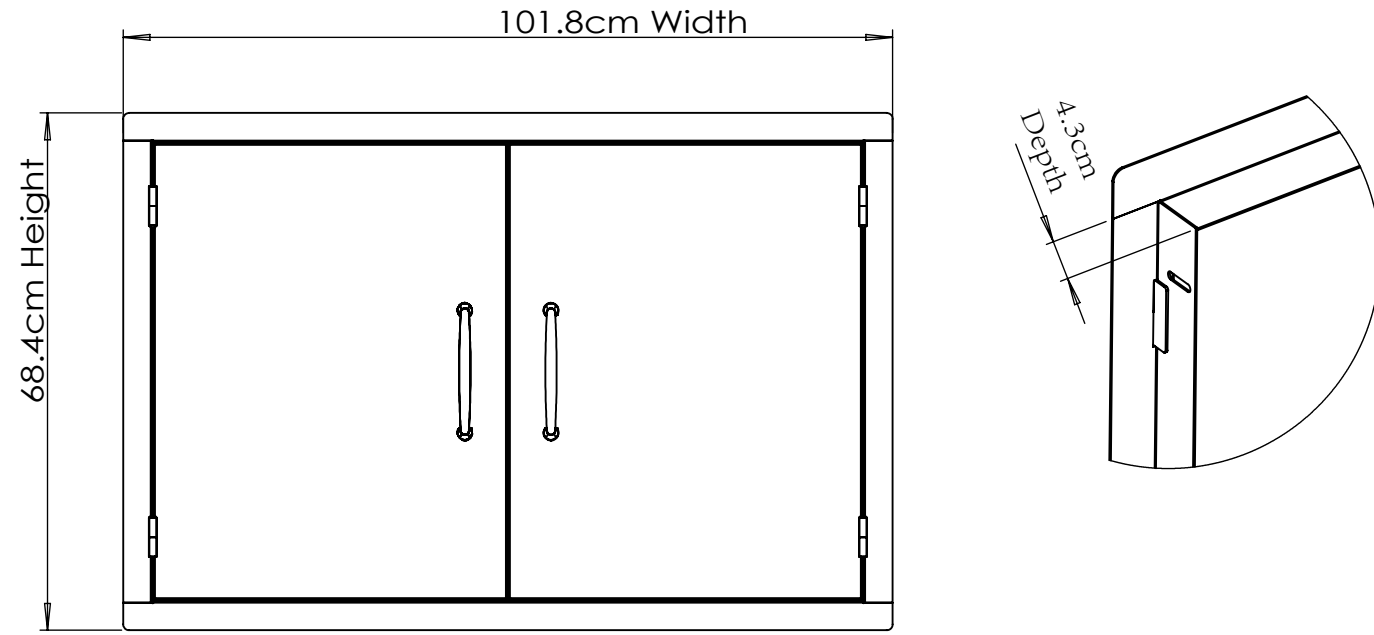

Product Dimension

Cut-out Dimension

SUNSTONE
OUTDOOR KITCHENS

Av. Combatentes do Ultramar, 184
2715-776 Lameiras, Sintra, Portugal

Tel: (+351) 219 670 073

Email: info@sunstoneoutdoorkitchens.com

PRODUCT

Item No. A-DD40

DESCRIPTION

Classic Series Flush Style Double Doors

Size: 40"W

PRODUCT DIMENSION

Product Size(cm): 101.8 W x 4.3 D x 68.4 H

Cut-Out Size(cm): 96W x 5.4 D x 62H

Weight(kg): 7.2

MATERIAL SPEC

The frame is made of 1.5mm 304SS.

The door panel is made of 1.2mm 304SS with horizontal brushed finish #4.

The handle is made with zinc alloy, chrome plated.