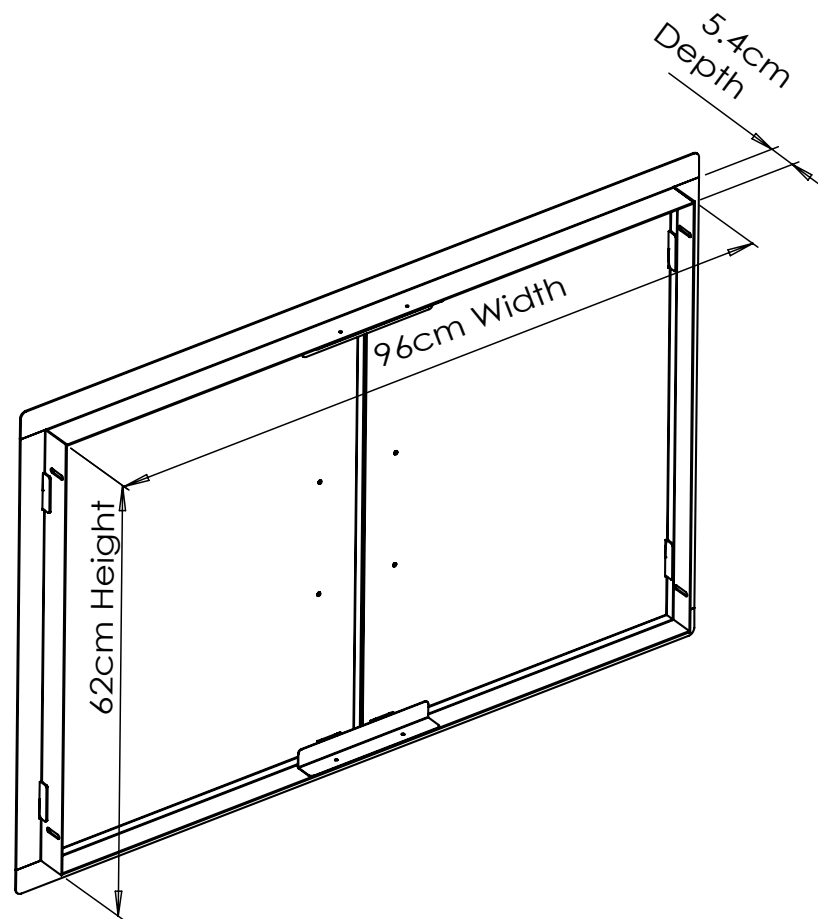

Product Dimension

Cut-out Dimension

SUNSTONE
OUTDOOR KITCHENS

Av. Combatentes do Ultramar, 184
2715-776 Lameiras, Sintra, Portugal

Tel: (+351) 219 670 073

Email: info@sunstoneoutdoorkitchens.com

PRODUCT

Item No. A-DD40

DESCRIPTION

Classic Series Flush Style Double Doors

Size: 40"W

PRODUCT DIMENSION

Product Size(cm): 101.8 W x 4.3 D x 68.4 H

Cut-Out Size(cm): 96W x 5.4 D x 62H

Weight(kg): 7.2

MATERIAL SPEC

The frame is made of 1.5mm 304SS.

The door panel is made of 1.2mm 304SS with horizontal brushed finish #4.

The handle is made with zinc alloy, chrome plated.